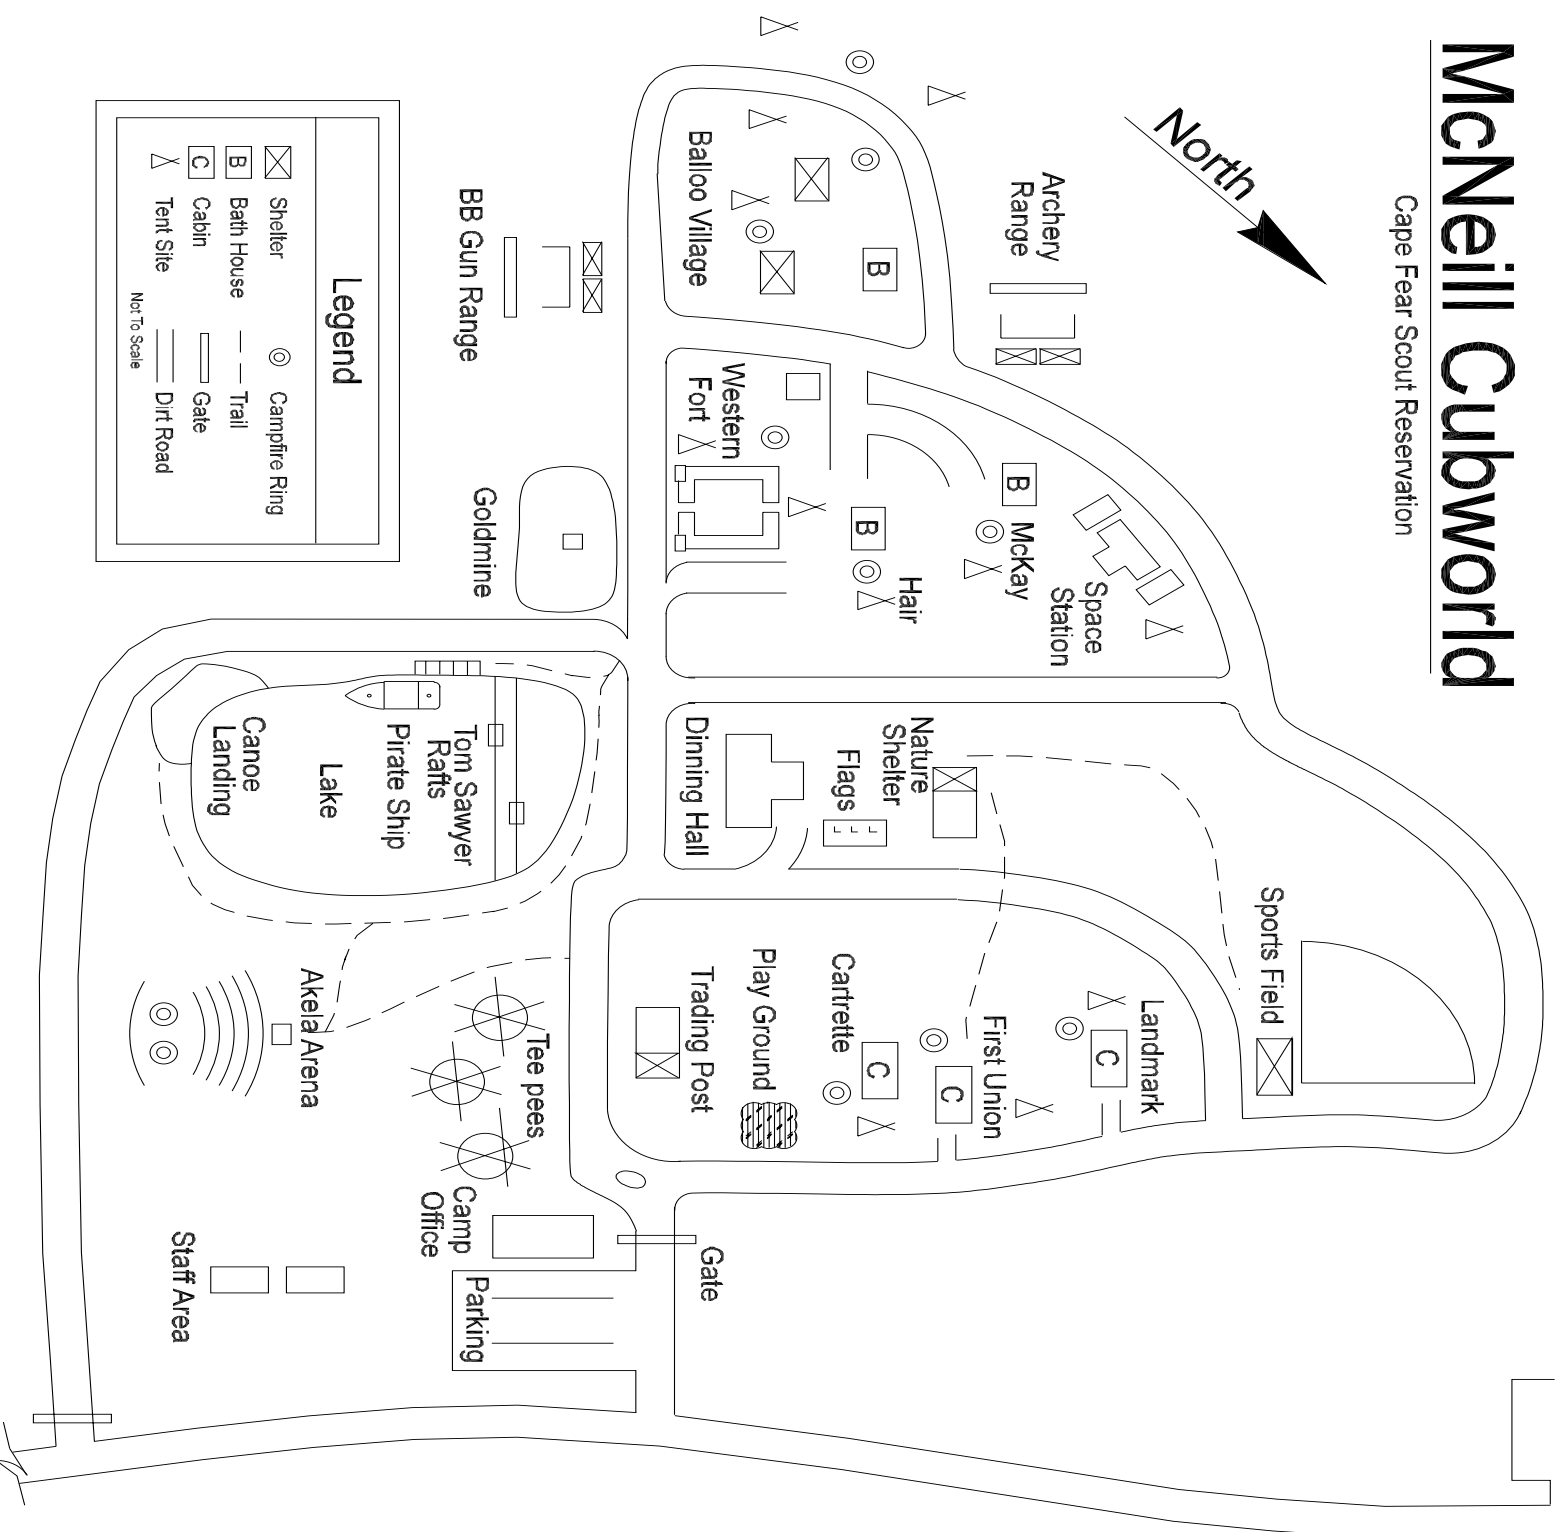

# McNeill Cubworld

Cape Fear Scout Reservation

Legend			
	Shelter		Campfire Ring
	Bath House		Trail
	Cabin		Gate
	Tent Site		Dirt Road

Not To Scale