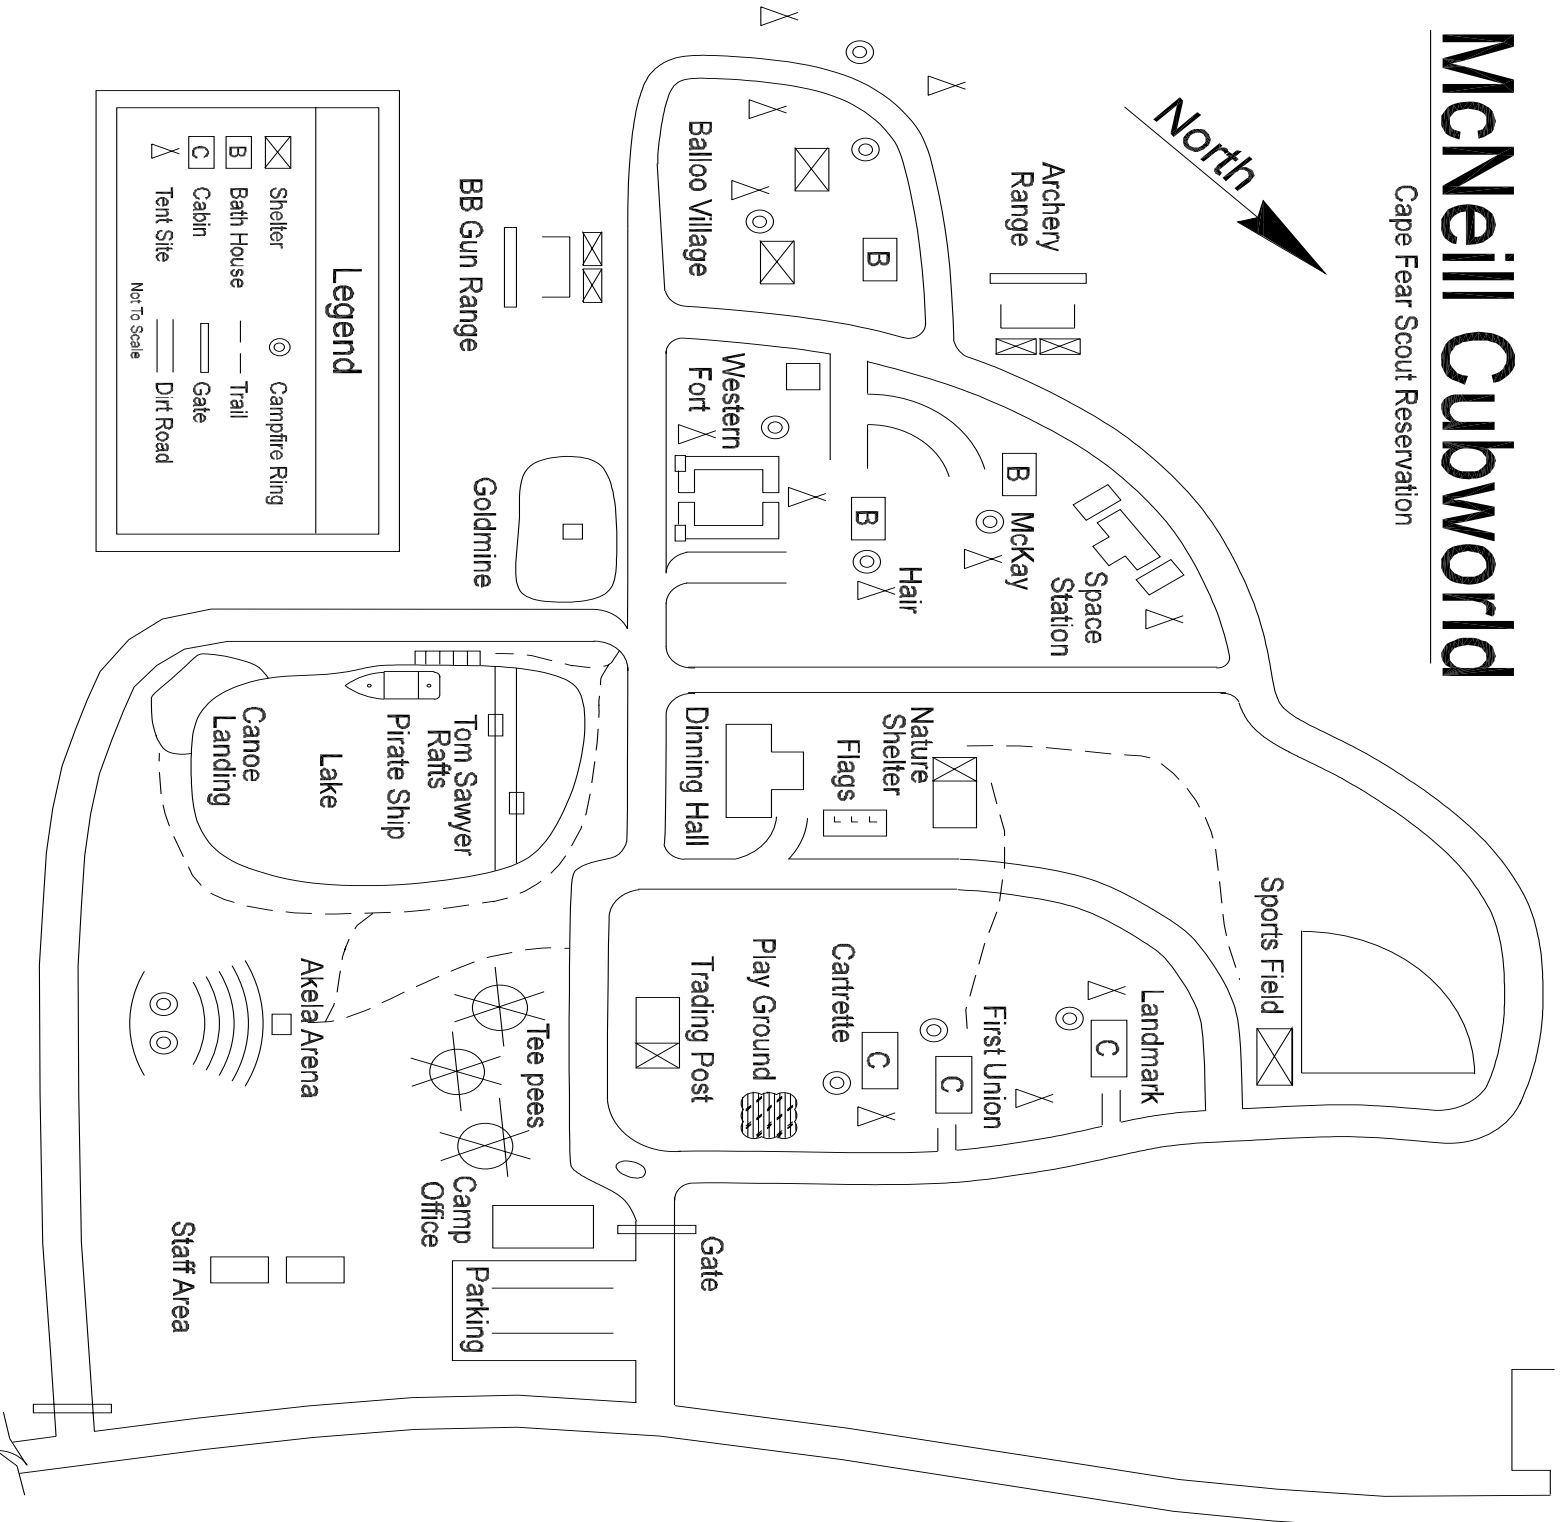

McNeill Cubworld

Cape Fear Scout Reservation

Legend			
	Shelter		Campfire Ring
	Bath House		Trail
	Cabin		Gate
	Tent Site		Dirt Road

Not To Scale