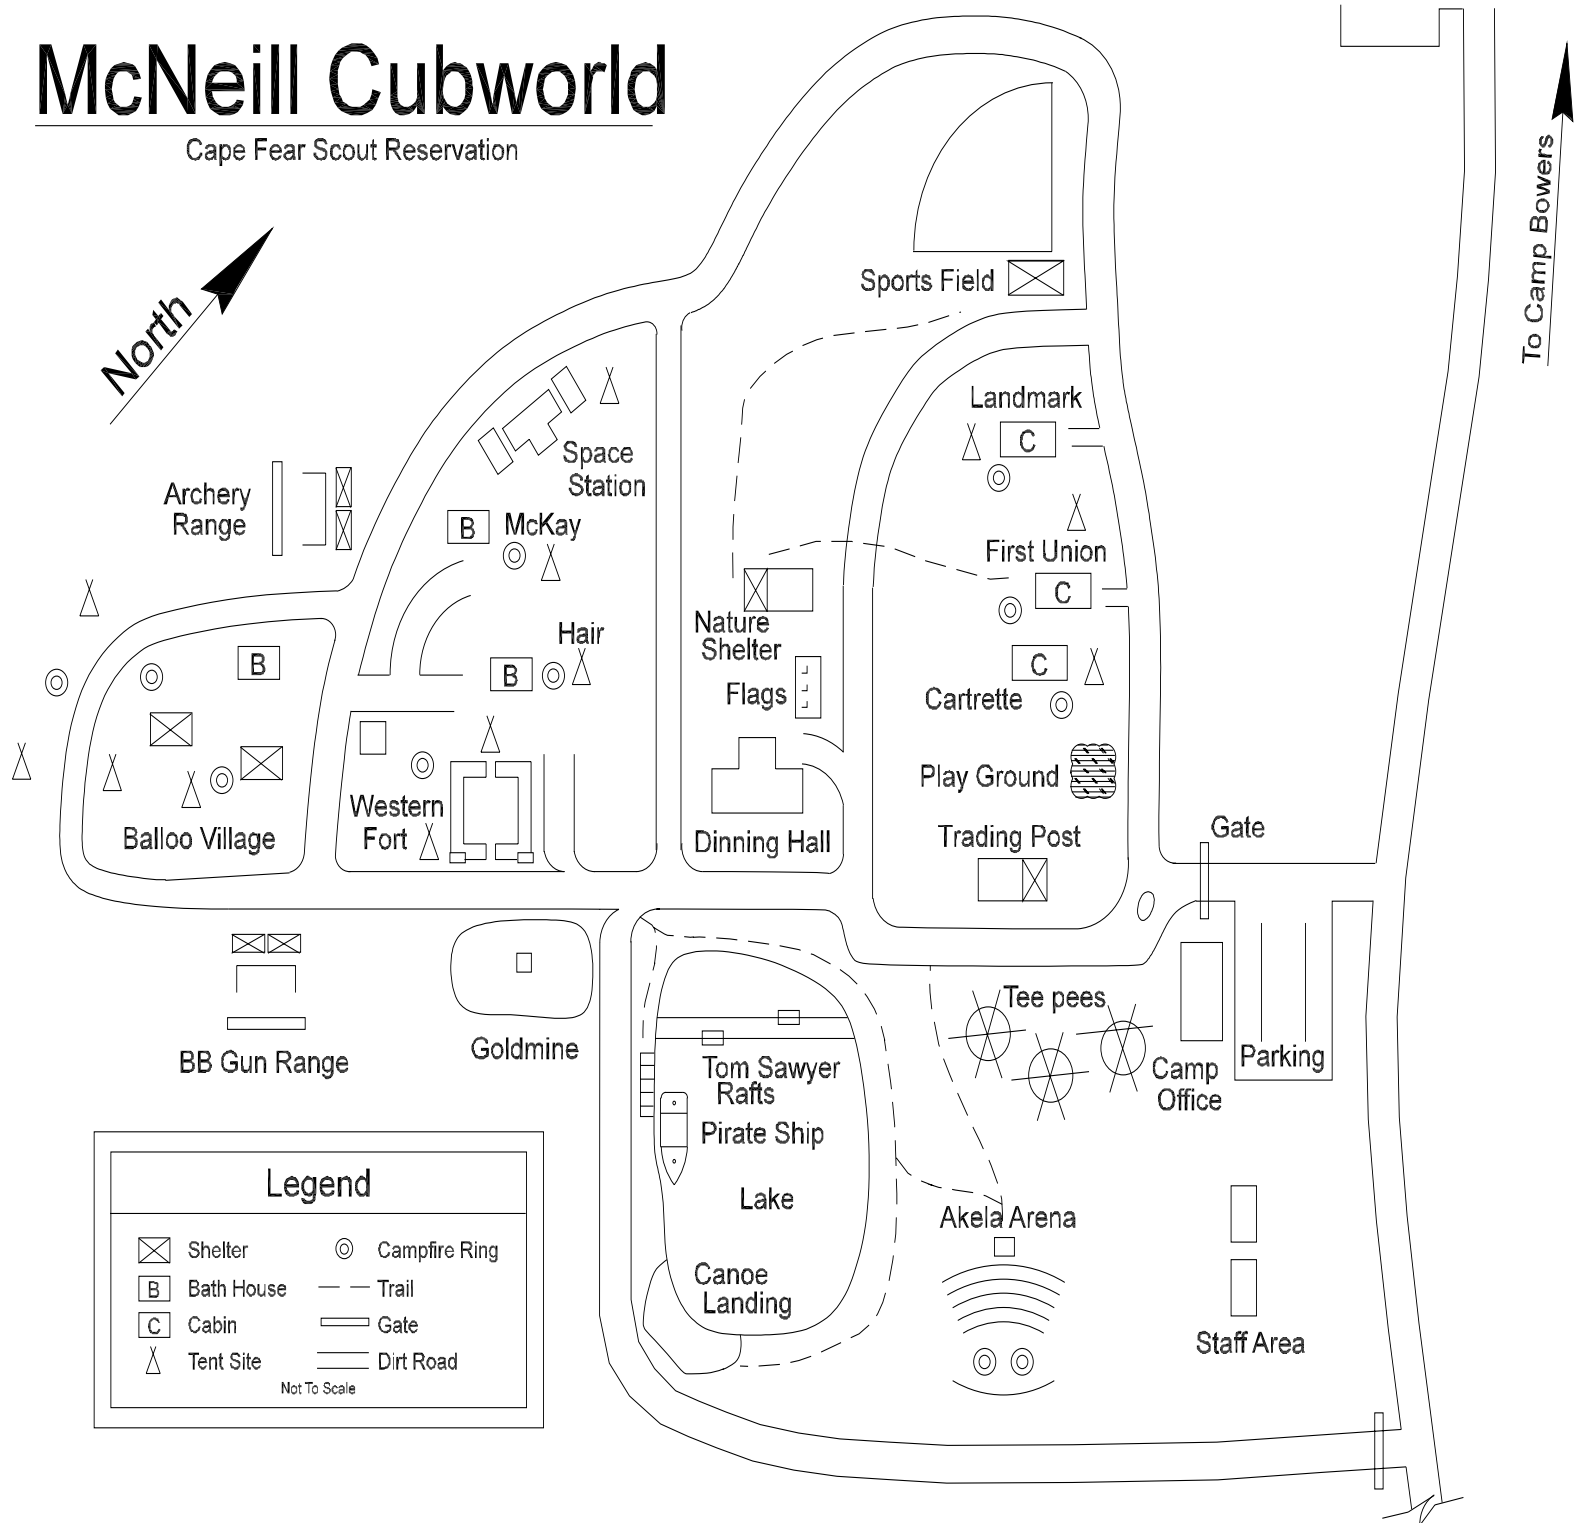

McNeill Cubworld

Cape Fear Scout Reservation

Legend

- | | |
|--|---|
|  Shelter |  Campfire Ring |
|  Bath House |  Trail |
|  Cabin |  Gate |
|  Tent Site |  Dirt Road |

Not To Scale